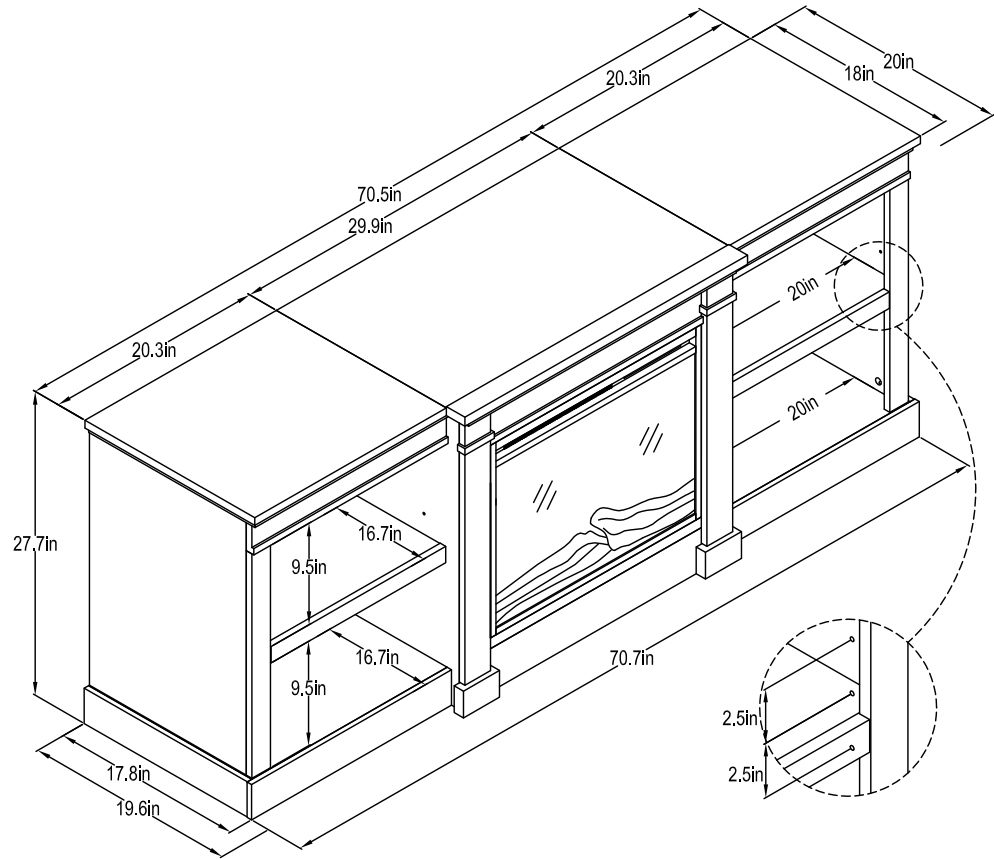

6538911COM -FIREPLACE CONSOLE

Wood Breakdown:
MDF 7%, PB 93%.
Total storage: 3.7 cubic feet

Overall Product Size:
70.7" W × 20" D × 27.7" H
179.6cm W × 50.8cm D × 70.3cm H

Maximum Weight Capacities
Unit Weight: 128.6lbs. (58.46kg)