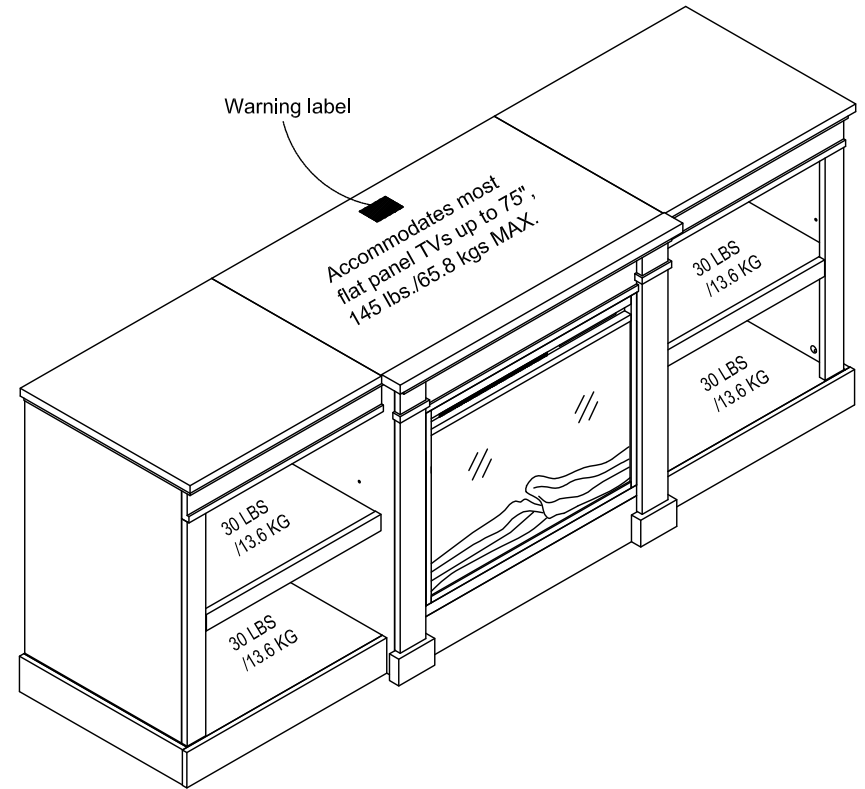

6538911COM -FIREPLACE CONSOLE

Wood Breakdown:
MDF 7%, PB 93%.
Total storage: 3.7 cubic feet

Overall Product Size:
70.7" W × 20" D × 27.7" H
179.6cm W × 50.8cm D × 70.3cm H

Maximum Weight Capacities
Unit Weight: 128.6lbs. (58.46kg)